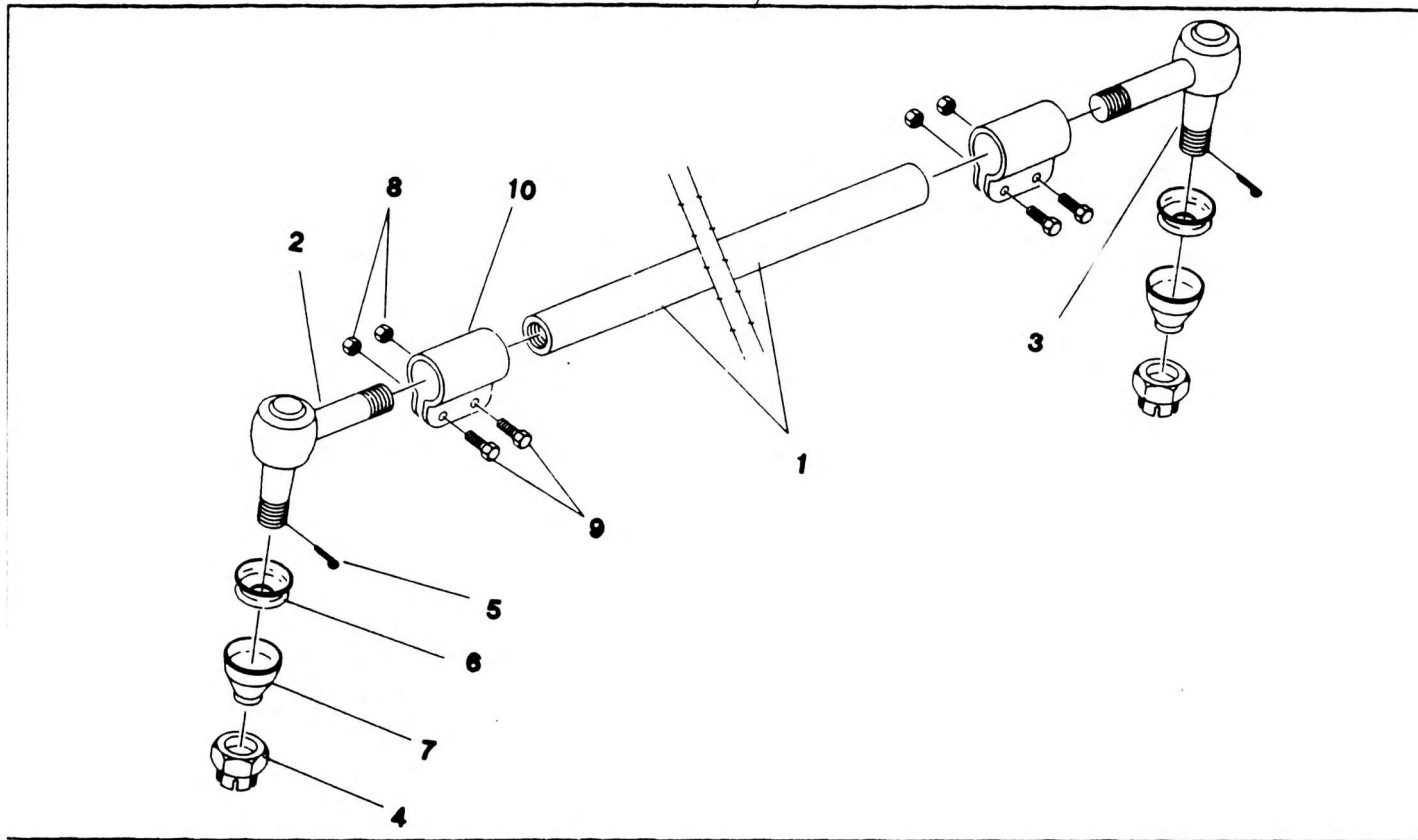

DRAG LINK ASSEMBLY

GROVE

NO.	PART NO.	QTY	DESCRIPTION	NO.	PART NO.	QTY	DESCRIPTION
	7-601-000314	1	COMPLETE ASSY				
1	NOT SERVICED	1	TUBE				
2	9-768-100023	1	JOINT INCLUDES NBR 4-7				
3	9-768-100020	1	JOINT INCLUDES NBR 4-7				
4	9-768-100021	2	NUT, HEX				
5	9-768-100022	2	PIN				
6	9-768-100024	2	COVER				
7	9-768-100025	2	CAP				
8	9-768-100006	4	LOCKNUT				
9	9-768-100007	4	SCREW				
10	9-768-100008	2	CLAMP				